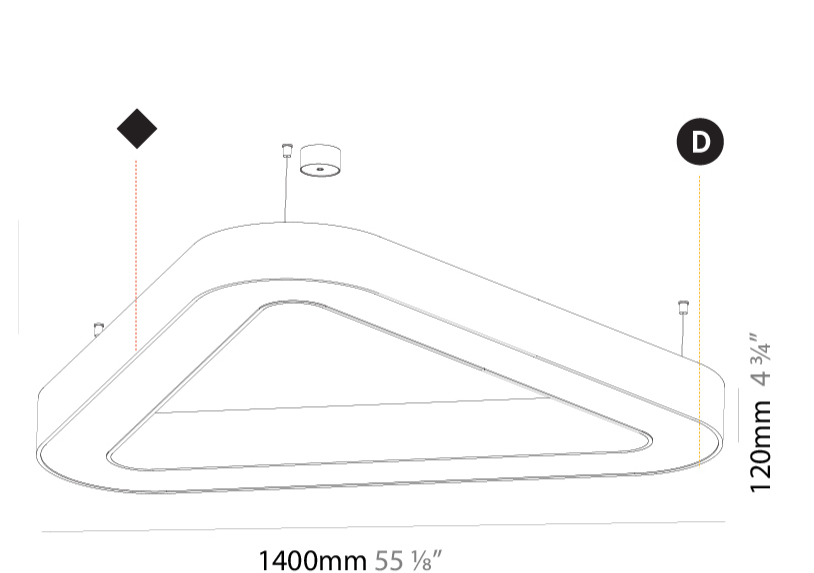

GENERAL

Series: Glorious
Subseries: Glorious Victory
Brand: Prolicht
Division: Architectural
Mounting Type: Suspension
Mounting Location: Ceiling
Subcategory: Ambient

PHYSICAL

Shape: Abstract
Length (mm): 1400
Length (in): 55 1/8
Width (mm): 1400
Width (in): 55 1/8
Height (mm): 120
Height (in): 4 3/4
Max. Overall Height (mm): 2120
Max. Overall Height (in): 83 7/16
Light Distribution: Direct
Weight (kg): 13.892
Weight (lbs): 30.56
Diffuser: PMMA - Opal or Micro-Prism
Fixture Finish: SSR / BKV / CWI / CRY / HAB / LAG / UFT / ITA / RUA / RUR / MIC / FTG / MYG / TWT / LOD / PUS / FRO / FUP / KIA / POP / BLS / SPG / MEY / GOH / GUM / CHC / COM / ABZ / JAG / OBR / MOS / ROR
Fixture Material: Aluminum

ELECTRICAL

Lamp Type: LED (Zhaga Standard)
Input Wattage (W): 60
Total Output Wattage (W): 48 / 38.4 (3500K)
Dimming: Non-Dimming / Phase Dimming (120Vac only) / 0-10V Dimming
Driver Included: Yes
Driver Location: Integrated
Driver Type: Constant Current - 120 / 277Vac
Driver Class: Class 2
Input Voltage (V): 120 - 277
Constant Current (MA): 350 / 1200 (3500K)

LED

Color Temperature (°K): 3000 / 3500 / 4000
Max. Delivered Lumen (lm): 5540 / 5733 / 5850
CRI: >80 CRI
Efficiency (%): 0.65
Lamp Life (hrs): 50000

OPTICAL

RATINGS AND CERTIFICATIONS

Certified By: Certified for North American Standards
IP rating: IP20