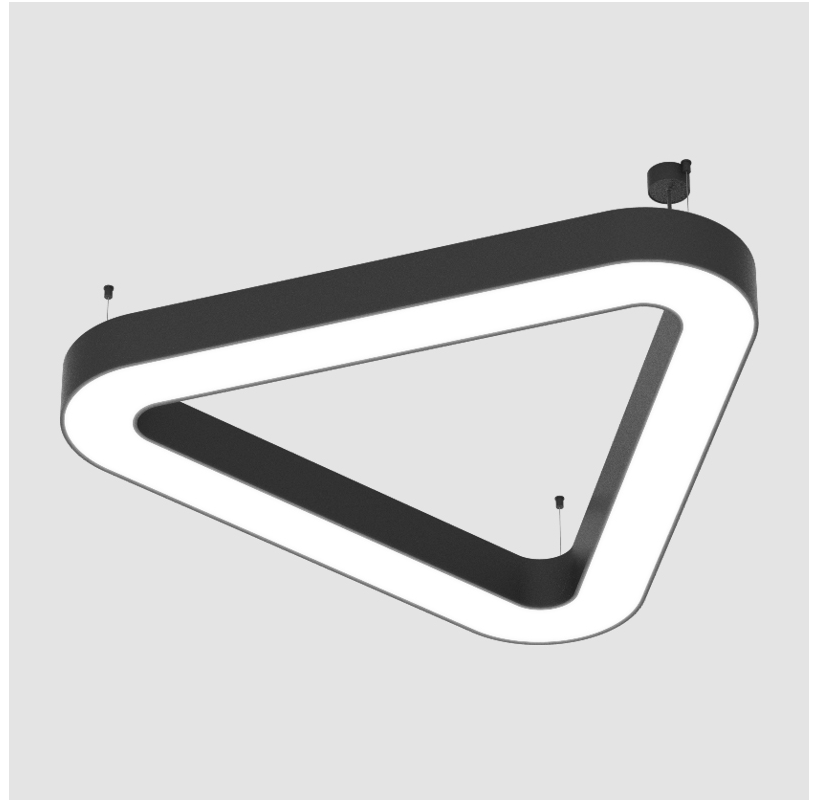

GENERAL

Series: Glorious
Subseries: Glorious Victory
Brand: Prolicht
Division: Architectural
Mounting Type: Suspension
Mounting Location: Ceiling
Subcategory: Ambient

PHYSICAL

Shape: Abstract
Length (mm): 1400
Length (in): 55 1/8
Width (mm): 1400
Width (in): 55 1/8
Height (mm): 120
Height (in): 4 3/4
Max. Overall Height (mm): 2120
Max. Overall Height (in): 83 7/16
Light Distribution: Direct
Weight (kg): 13.892
Weight (lbs): 30.56
Diffuser: PMMA - Opal or Micro-Prism
Fixture Finish: SSR / BKV / CWI / CRY / HAB / LAG / UFT / ITA / RUA / RUR / MIC / FTG / MYG / TWT / LOD / PUS / FRO / FUP / KIA / POP / BLS / SPG / MEY / GOH / GUM / CHC / COM / ABZ / JAG / OBR / MOS / ROR
Fixture Material: Aluminum

ELECTRICAL

Lamp Type: LED (Zhaga Standard)
Input Wattage (W): 60
Total Output Wattage (W): 48 / 38.4 (3500K)
Dimming: Non-Dimming / Phase Dimming (120Vac only) / 0-10V Dimming
Driver Included: Yes
Driver Location: Integrated
Driver Type: Constant Current - 120 / 277Vac
Driver Class: Class 2
Input Voltage (V): 120 - 277
Constant Current (MA): 350 / 1200 (3500K)

LED

Color Temperature (°K): 3000 / 3500 / 4000
Max. Delivered Lumen (lm): 5540 / 5733 / 5850
CRI: >80 CRI
Efficiency (%): 0.65
Lamp Life (hrs): 50000

OPTICAL

RATINGS AND CERTIFICATIONS

Certified By: Certified for North American Standards
IP rating: IP20