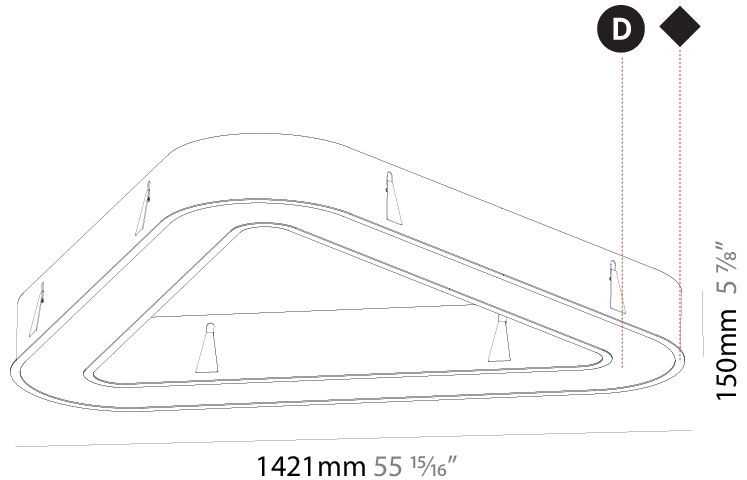

GENERAL

Series: Glorious
Subseries: Glorious Victory
Brand: Prolicht
Division: Architectural
Mounting Type: Recessed
Mounting Location: Ceiling
Subcategory: Ambient

PHYSICAL

Shape: Abstract
Length (mm): 1421
Length (in): 55 ¹⁵/₁₆
Width (mm): 1421
Width (in): 55 ¹⁵/₁₆
Height (mm): 150
Height (in): 5 ⁷/₈
Min. Recessing Depth (mm): 160
Min. Recessing Depth (in): 6 ⁵/₁₆
Light Distribution: Direct
Weight (kg): 17.995
Weight (lbs): 39.59
Diffuser: PMMA - Opal or Micro-Prism
Fixture Finish: SSR / BKV / CWI / CRY / HAB / LAG / UFT / ITA / RUA / RUR / MIC / FTG / MYG / TWT / LOD / PUS / FRO / FUP / KIA / POP / BLS / SPG / MEY / GOH / GUM / CHC / COM / ABZ / JAG / OBR / MOS / ROR
Fixture Material: Aluminum

ELECTRICAL

Lamp Type: LED (Zhaga Standard)
Input Wattage (W): 60
Total Output Wattage (W): 48 / 38.4 3500K
Dimming: Non-Dimming / Phase Dimming (120Vac only) / 0-10V Dimming
Driver Included: Yes
Driver Location: Integrated
Driver Type: Constant Current - 120 / 277Vac
Driver Class: Class 2
Input Voltage (V): 120 - 277
Constant Current (MA): 350 / 1200 (3500K)

LED

Color Temperature (°K): 3000 / 3500 / 4000
Max. Delivered Lumen (lm): 5540 / 5733 / 5850
CRI: >80 CRI
Efficiency (%): 65
Lamp Life (hrs): 50000

OPTICAL

RATINGS AND CERTIFICATIONS

Certified By: Certified for North American Standards
IP rating: IP20